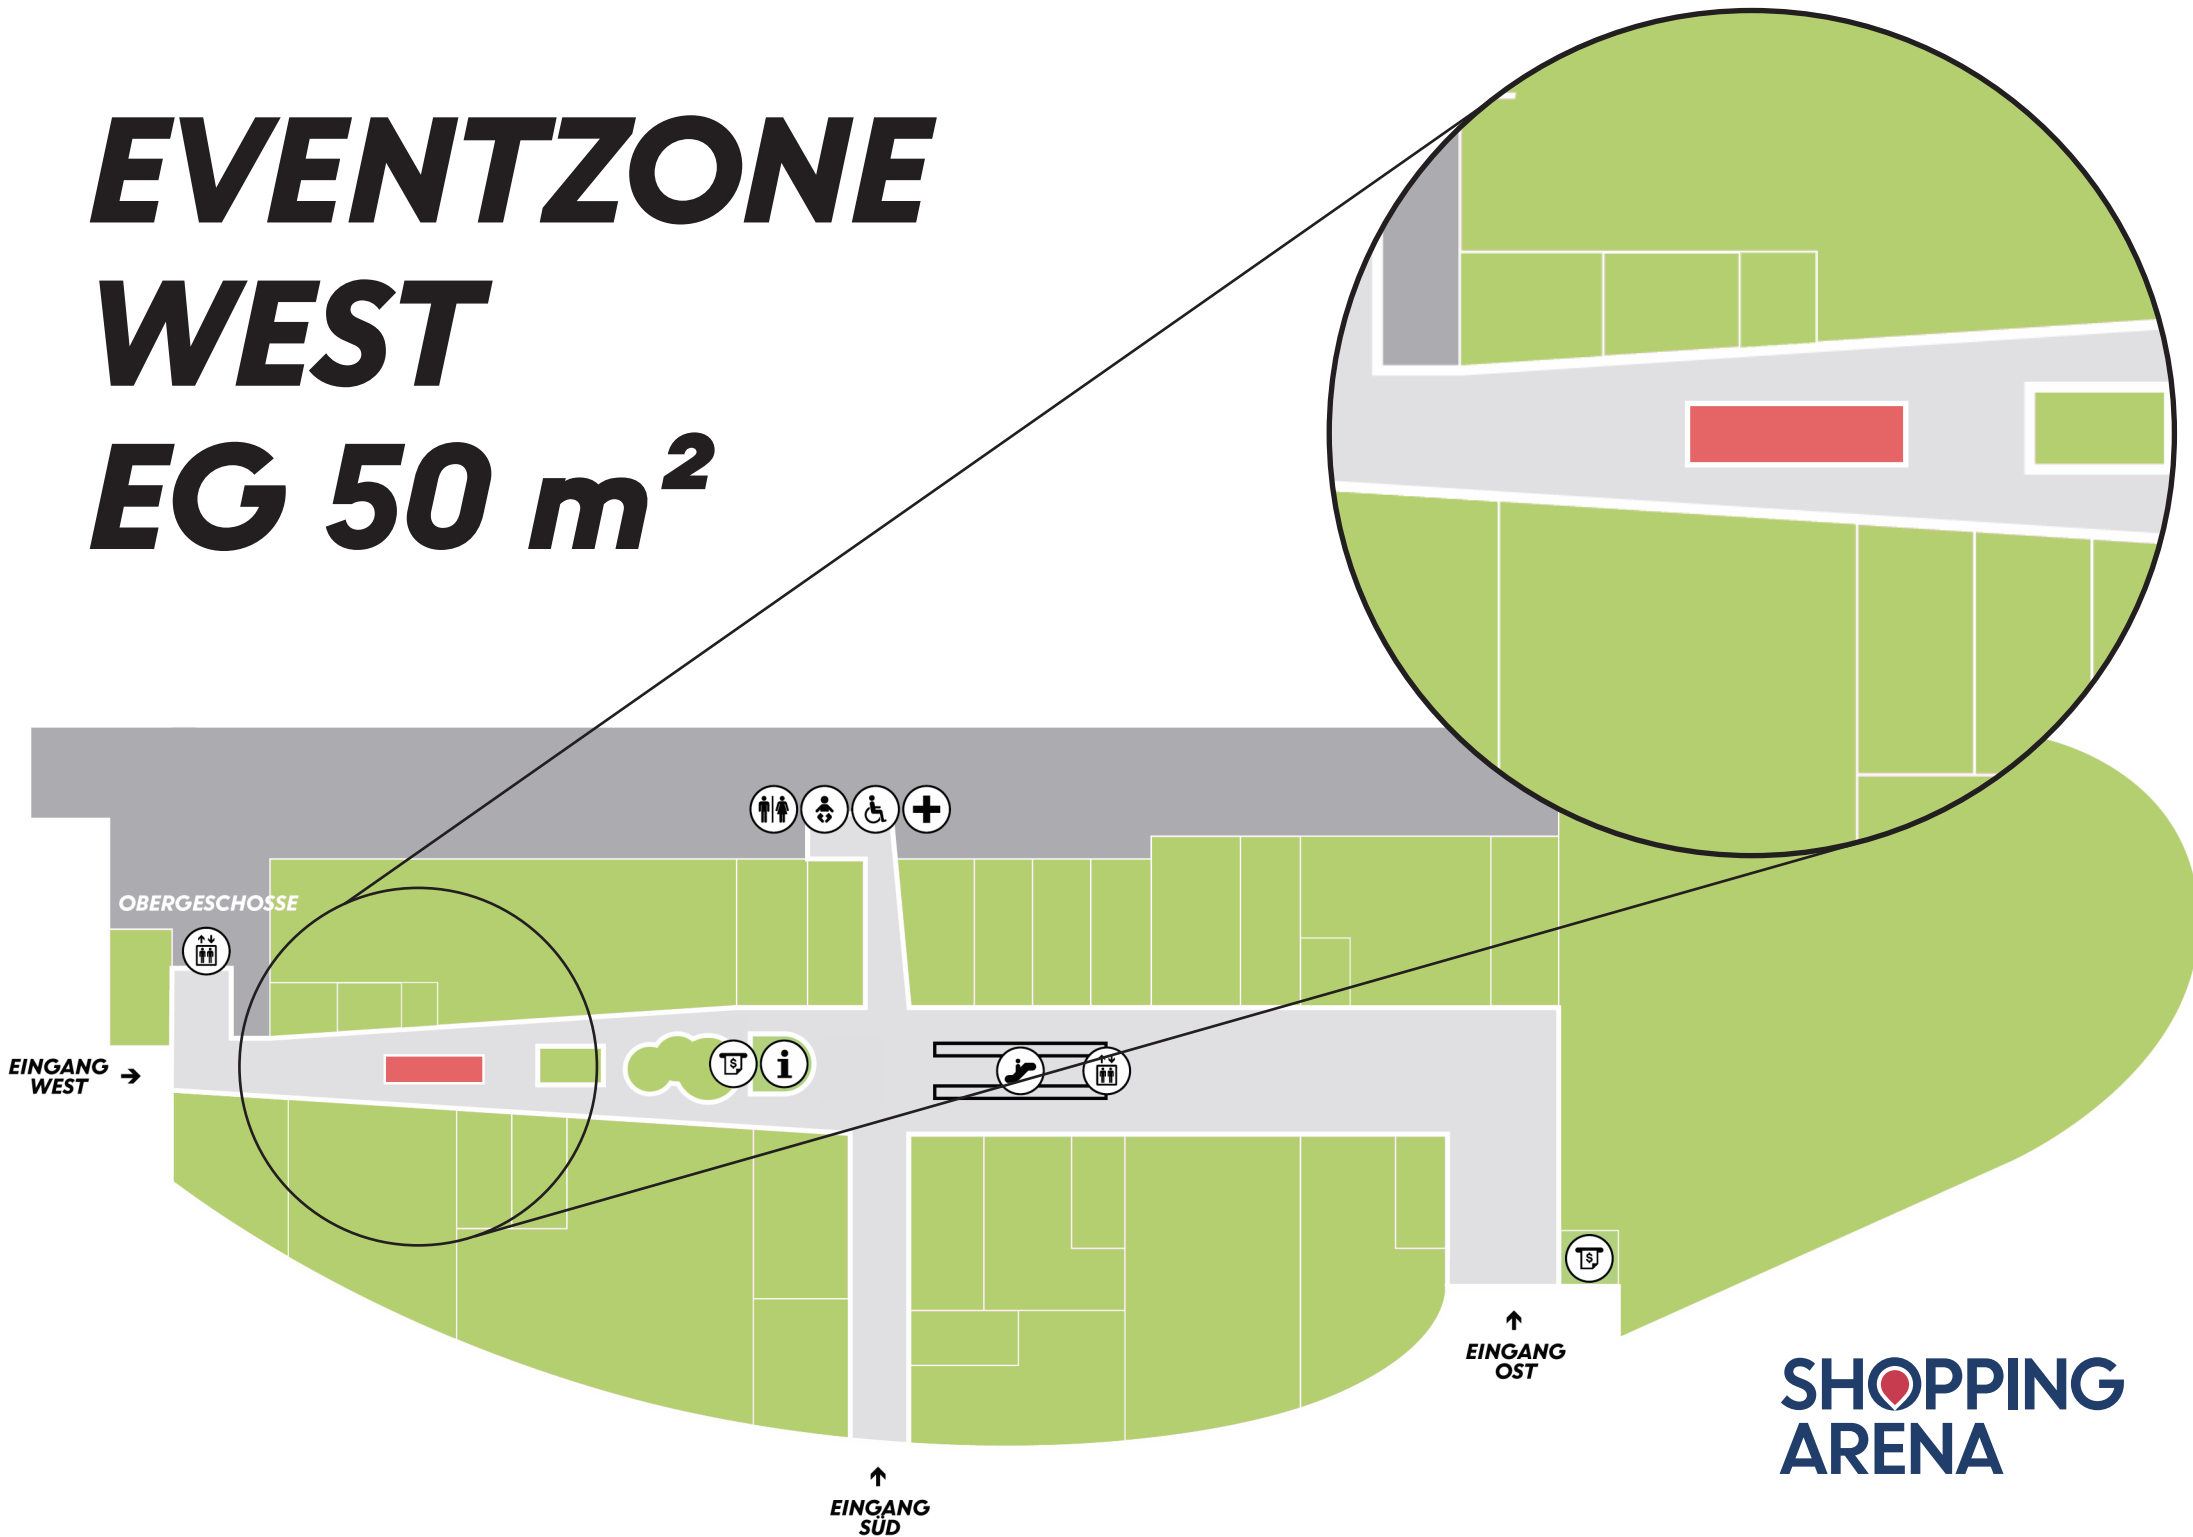

EVENTZONE WEST EG 50 m²

**SHOPPING
ARENA**