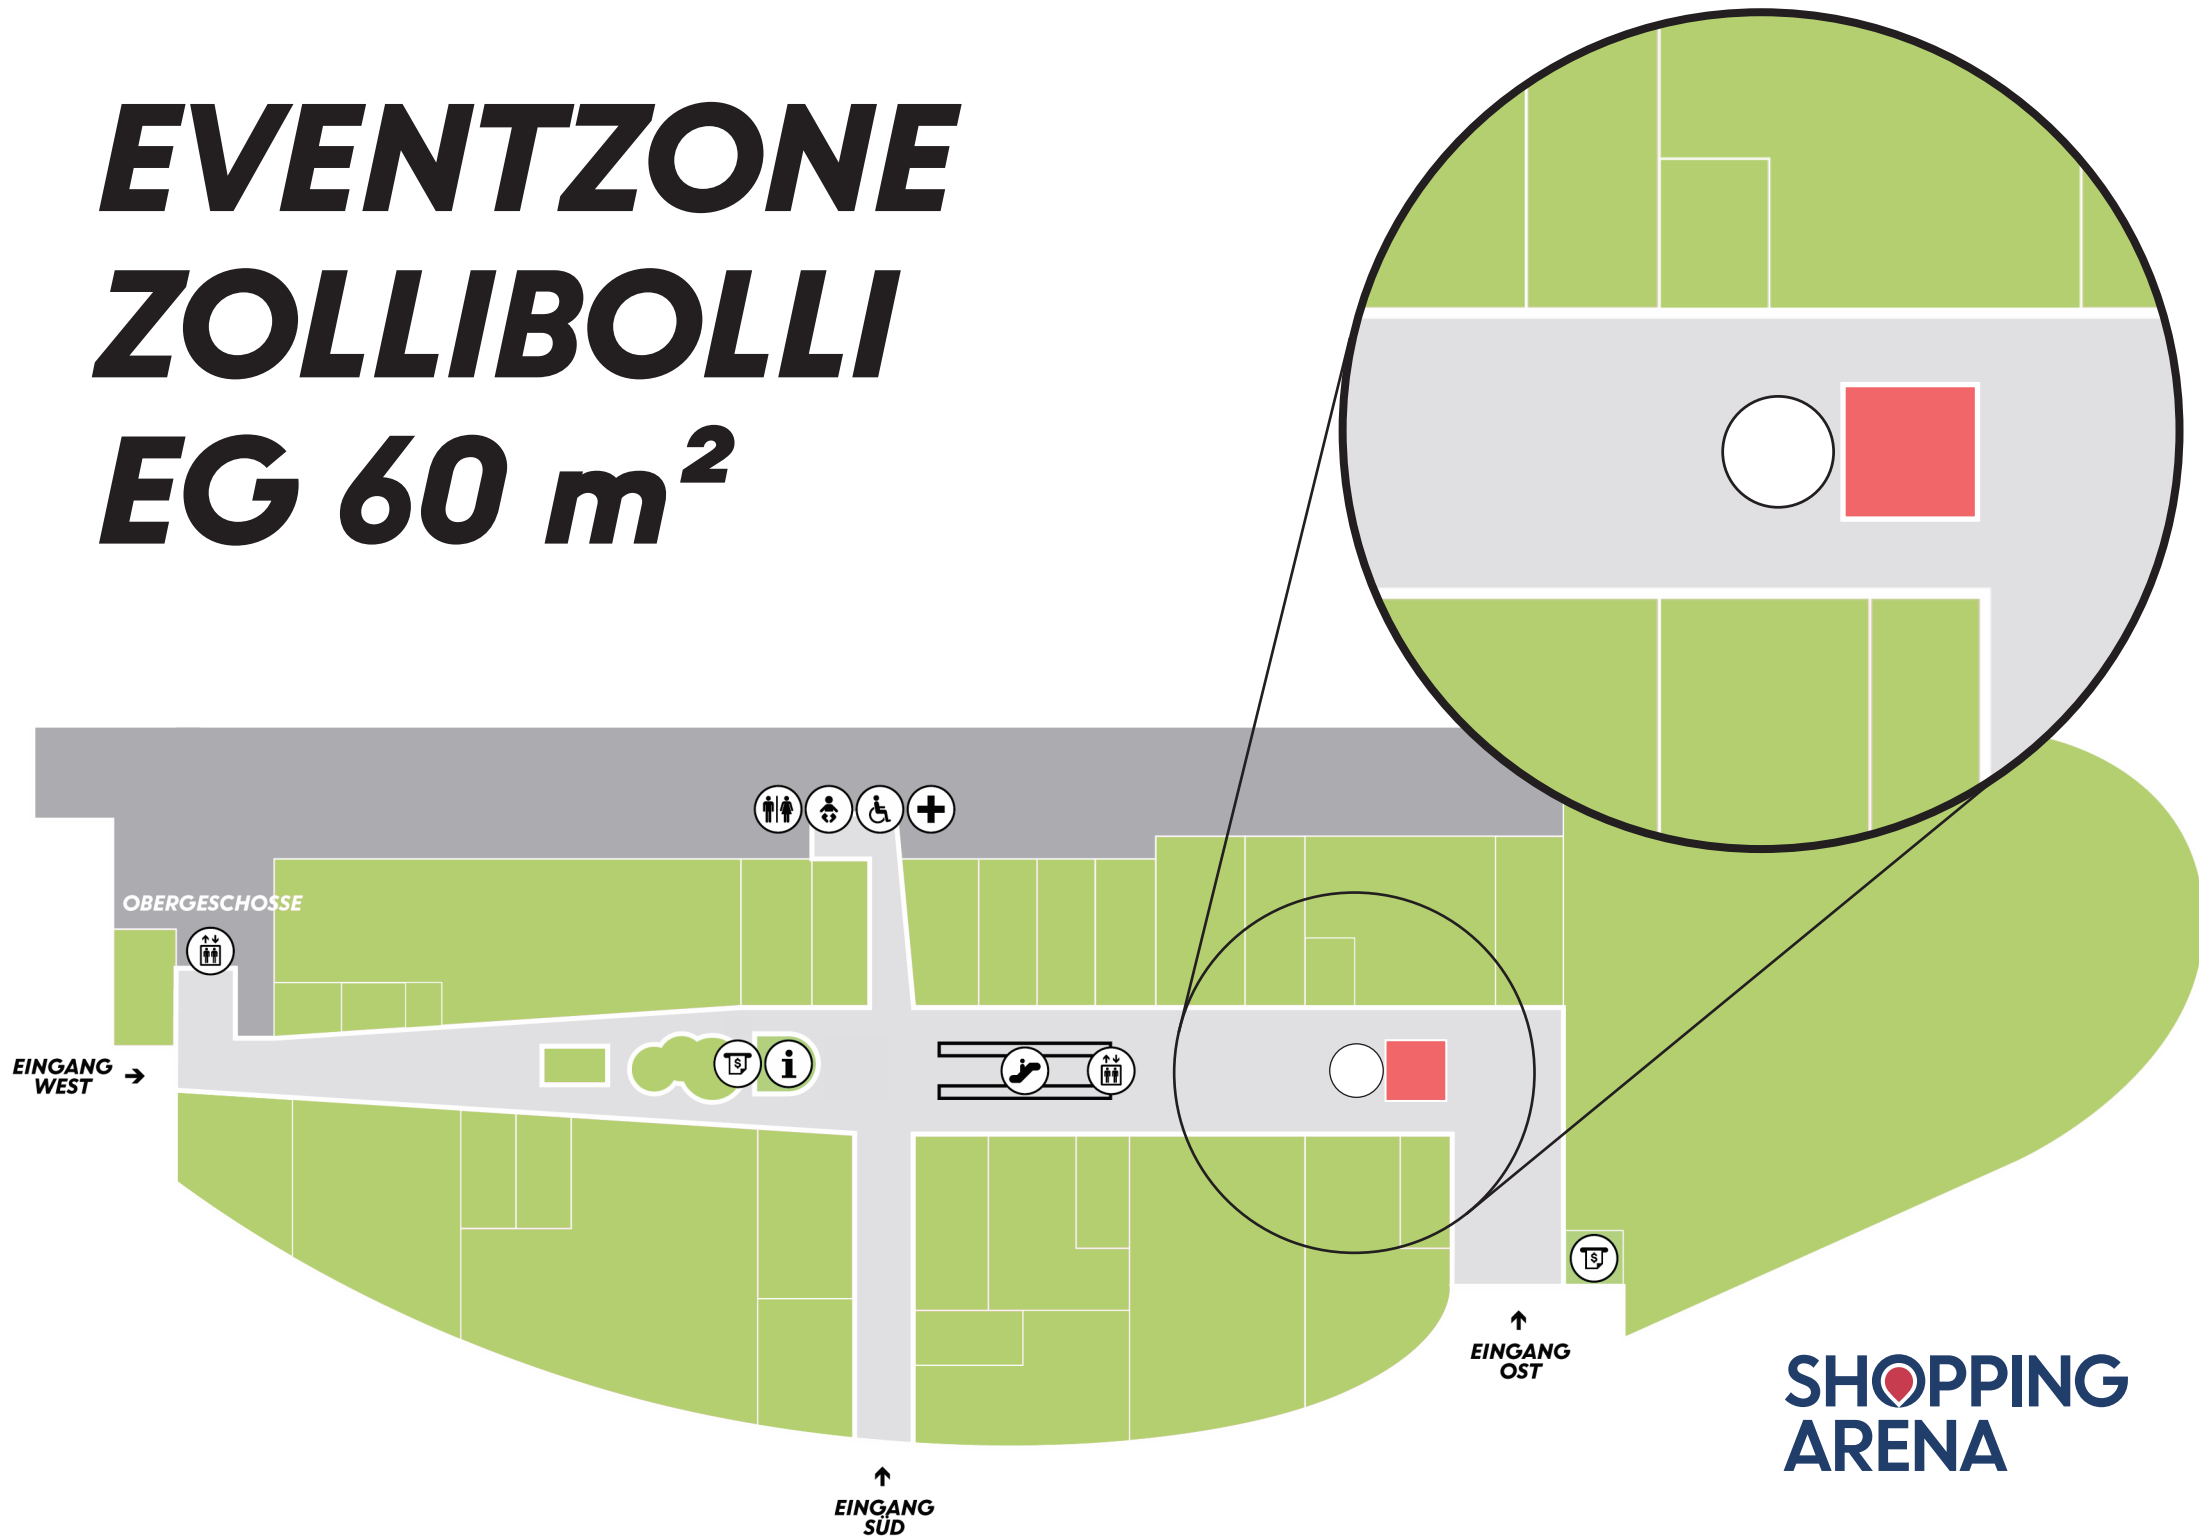

EVENTZONE ZOLLIBOLLI EG 60 m²

**SHOPPING
ARENA**