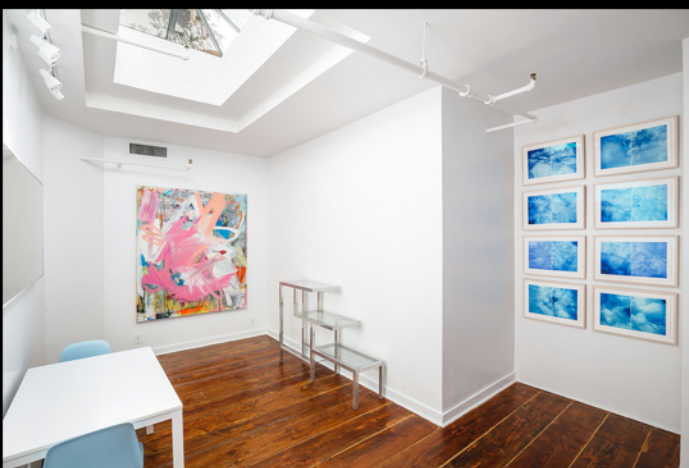

Skylight Studio