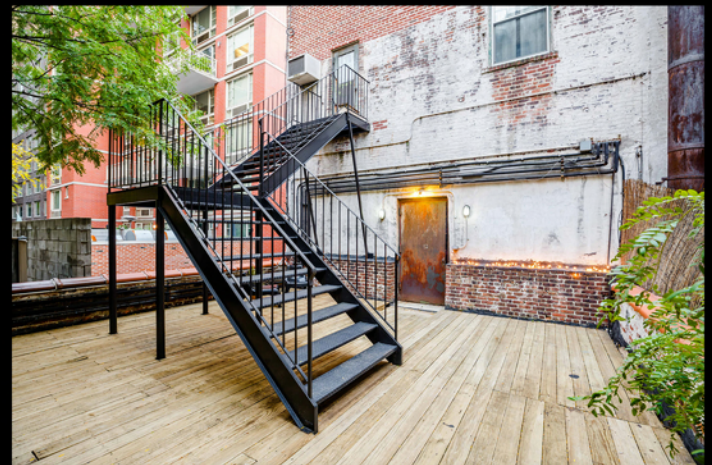

TULESTE FACTORY

Tuleste Factory is a creative space with a myriad of rooms and possibilities. The Factory Room is the optimal space to host private events such as corporate activations, retail pop-ups, market appointments, private dinners, photoshoots and gallery openings. Tuleste Factory includes a unique mini loft, skylight studio, a classic New York loft space and lush outdoor terrace. In addition our space provides a private bathroom, kitchenette and ample storage.

Space Name	Size	Hourly Rate	Minimum Hours	Security Deposit	Cleaning Fee
Rare, Classic Loft with Lush Outdoor Terrace	2250 sq. feet	\$400	4	\$500	\$200
Rare, Classic New York City Loft	1500 sq. feet	\$300	4	\$400	\$150
Lush, Outdoor Terrace	750 sq. feet	\$100	4	\$200	\$50
Unique Mini Loft	400 sq. feet	\$150	4	\$300	\$100
Skylight Studio	250 sq. feet	\$100	4	\$200	\$50

TULESTE FACTORY

Tuleste Factory is a premiere NYC destination to host events such as corporate activations, retail pop-ups, market appointments, private dinners, photoshoots and gallery openings.

Rare, Classic New York City Loft

Lush, Outdoor Terrace

Skylight Studio

Unique Mini Loft