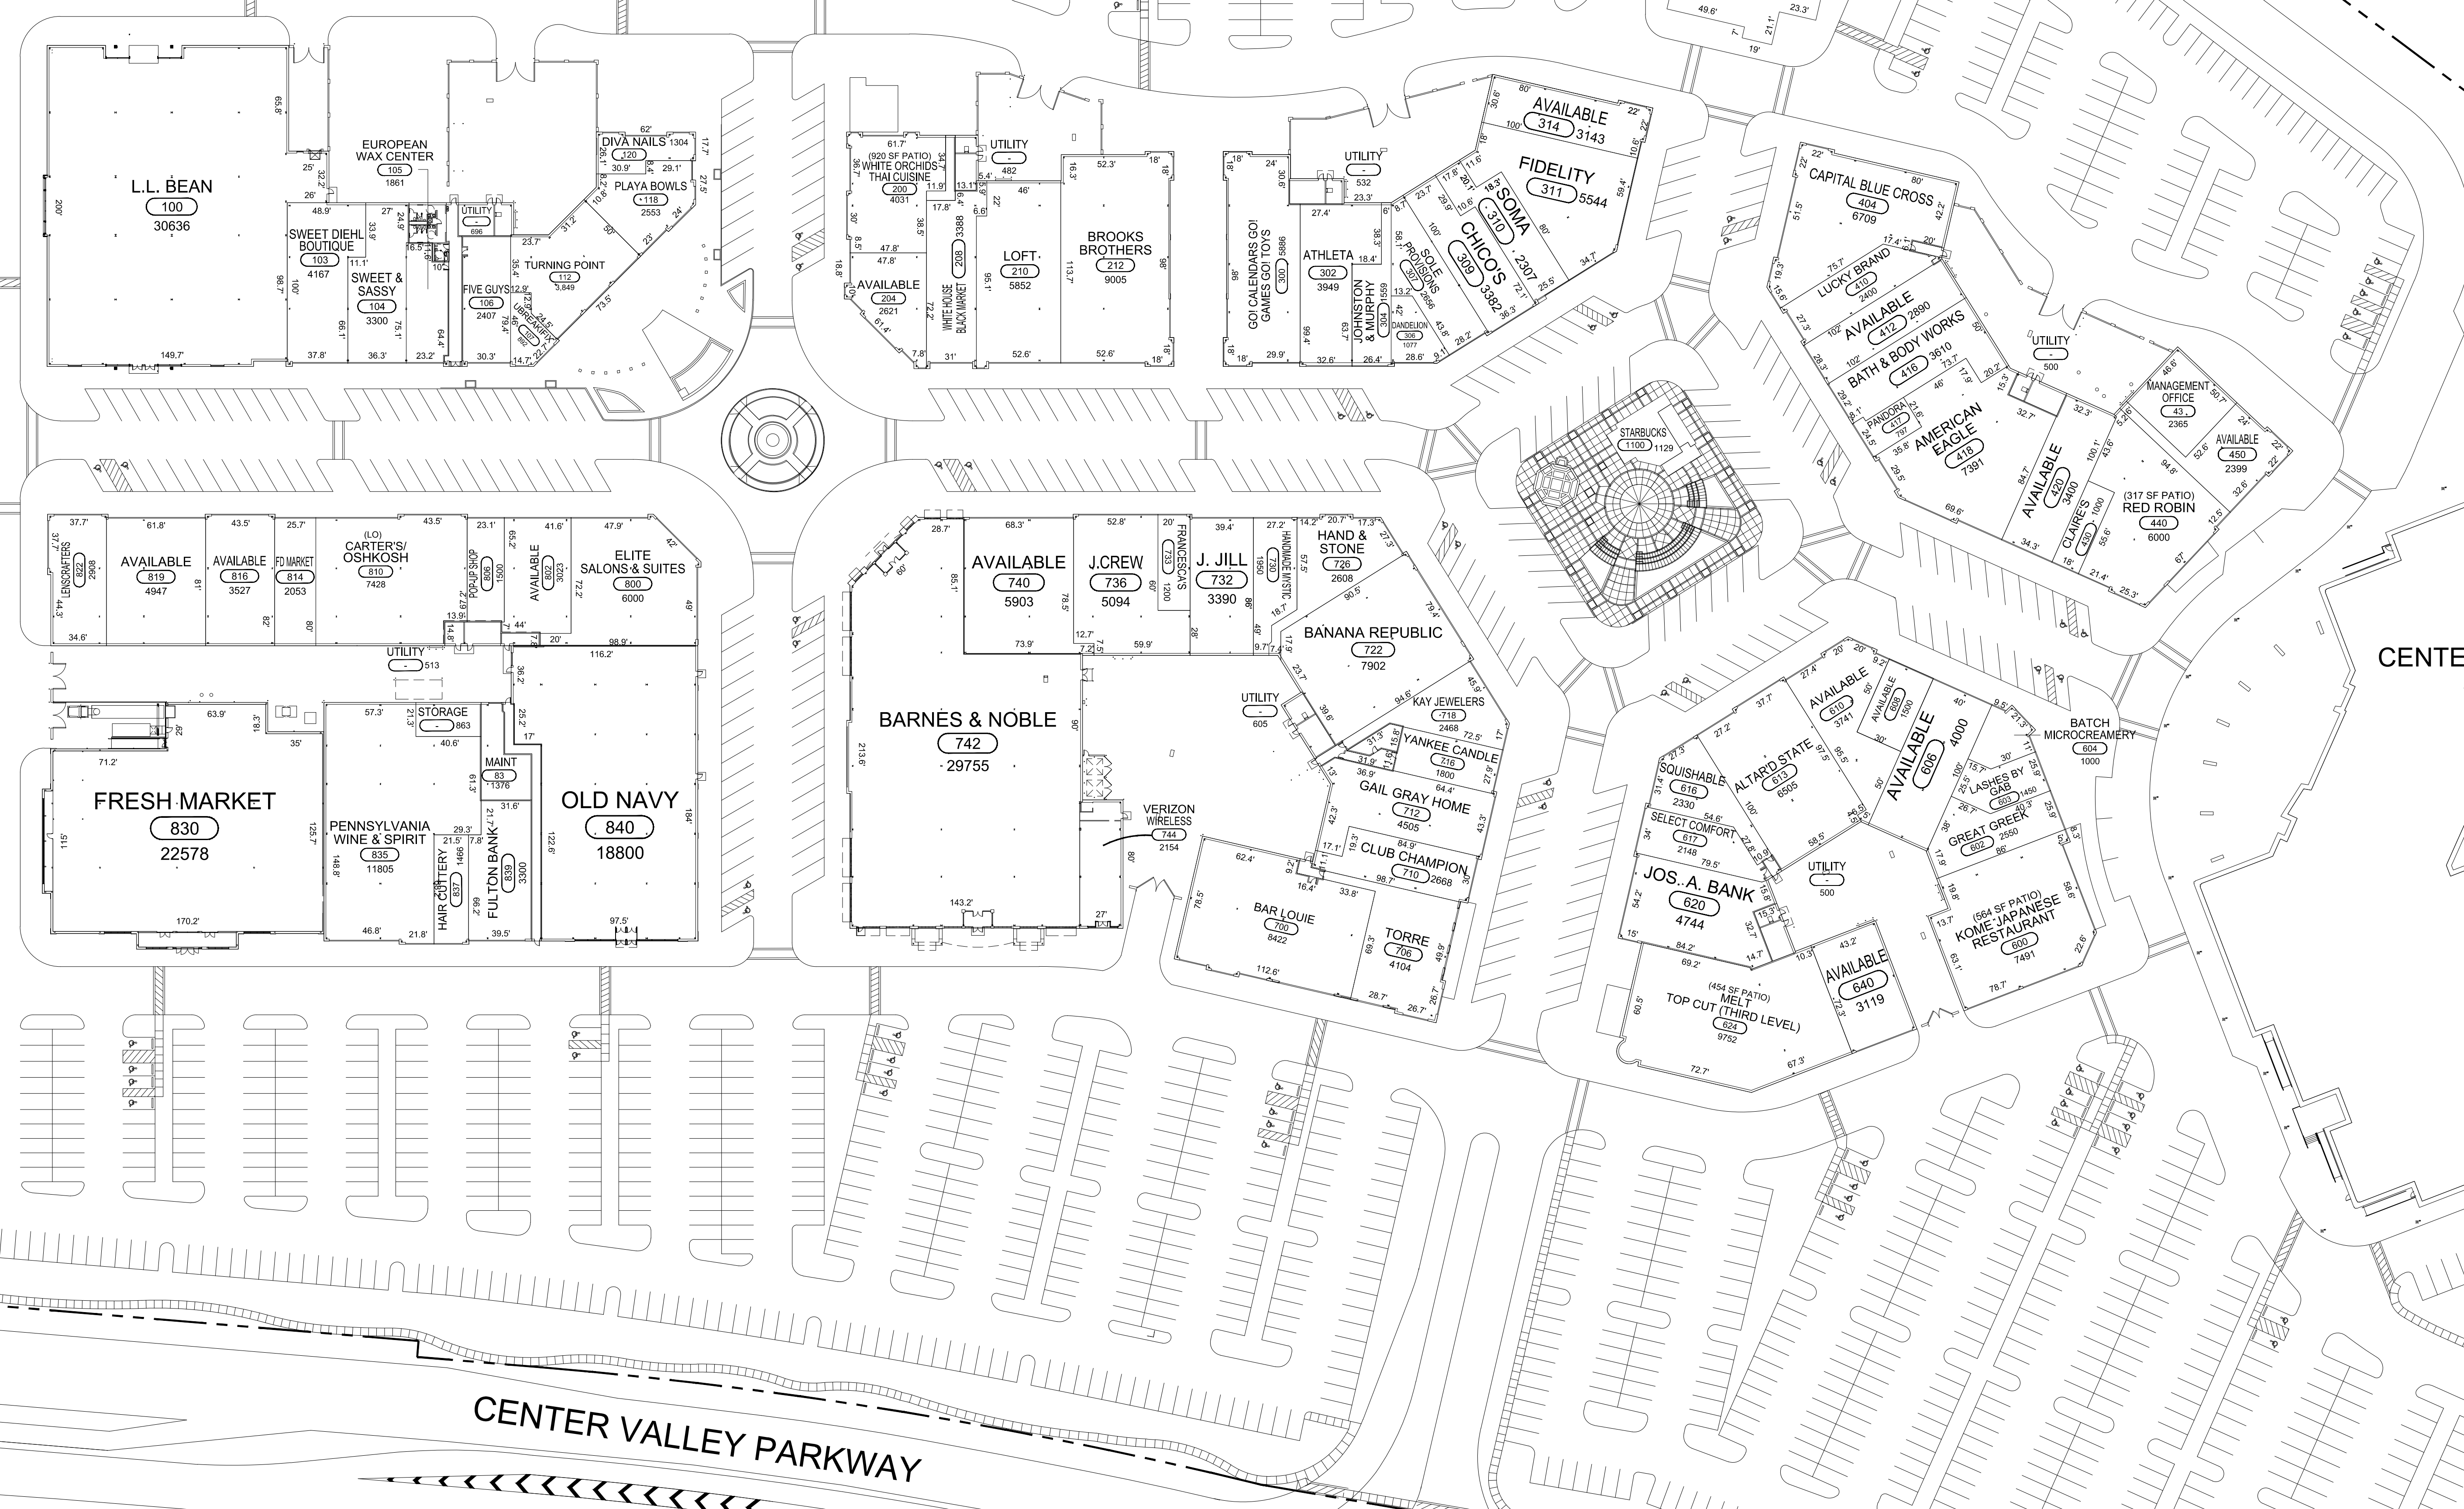

WEST SAUCON VALLEY CIRCLE

CENTER VALLEY PARKWAY

EAST SAUCON VALLEY CIRCLE

AMC CENTER VALLEY 16
1
83338

THE PROMENADE SHOPS AT Saucon Valley

1.2.24
Center Valley, PA

LEASE PLAN